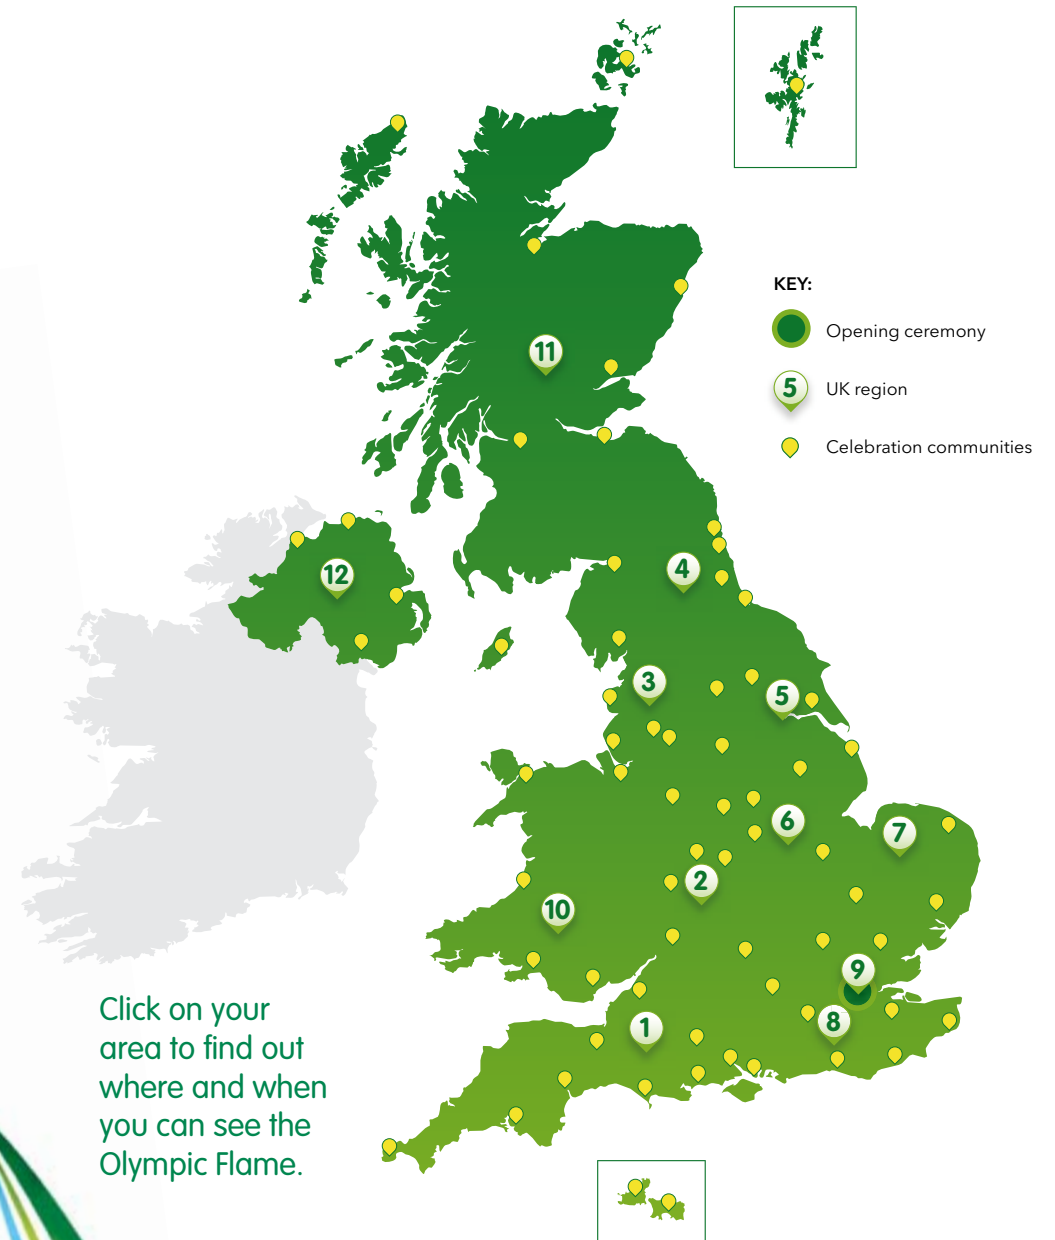

The London 2012 Olympic Torch Relay

Lloyds TSB | for the journey...

As the National Presenting Partner of the Olympic Torch Relay, Lloyds TSB is helping to bring the excitement and inspiration of the Olympic Flame closer to communities across the UK.

Click on your region on the map to see the list of 1,000+ towns, villages, cities and landmarks that the Relay will visit on its 70 day journey around the UK next summer.

Over **95%** of the population will be within a 10-mile journey of the Olympic Flame.

presenting partner of the Olympic Torch Relay